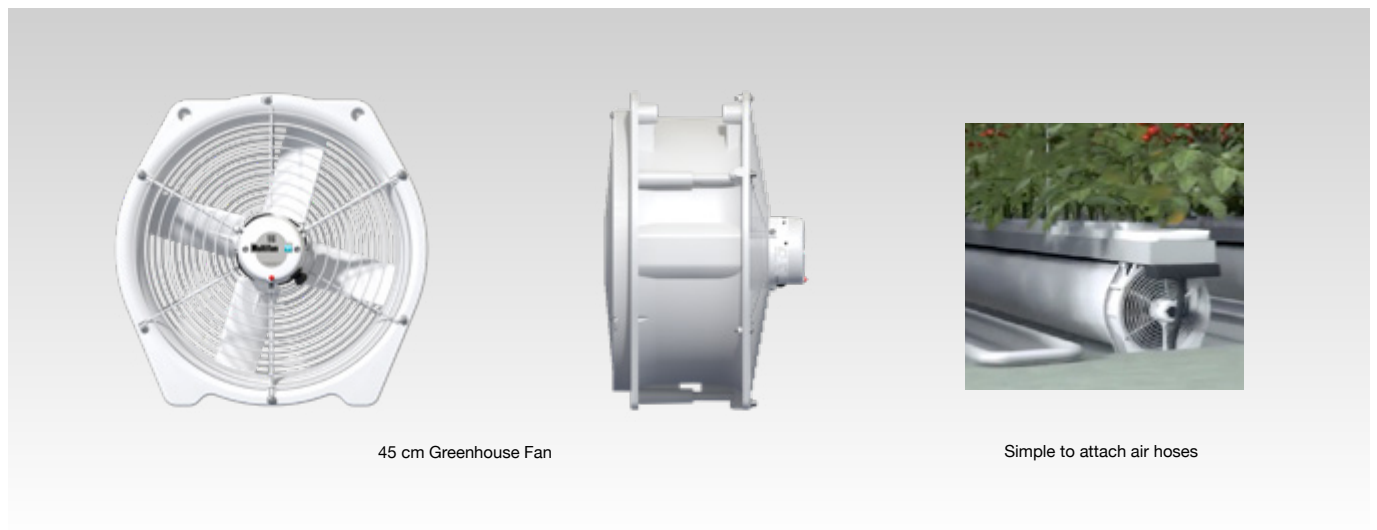

Simple to attach air hoses

Options available

- CE wire-guard kit (affects the performances)
- 5-meter cable with plug (separately supplied)
- Built-in thermal detectors for 3-phase motors
- Frequency-controlled motor

45 cm Greenhouse Fan